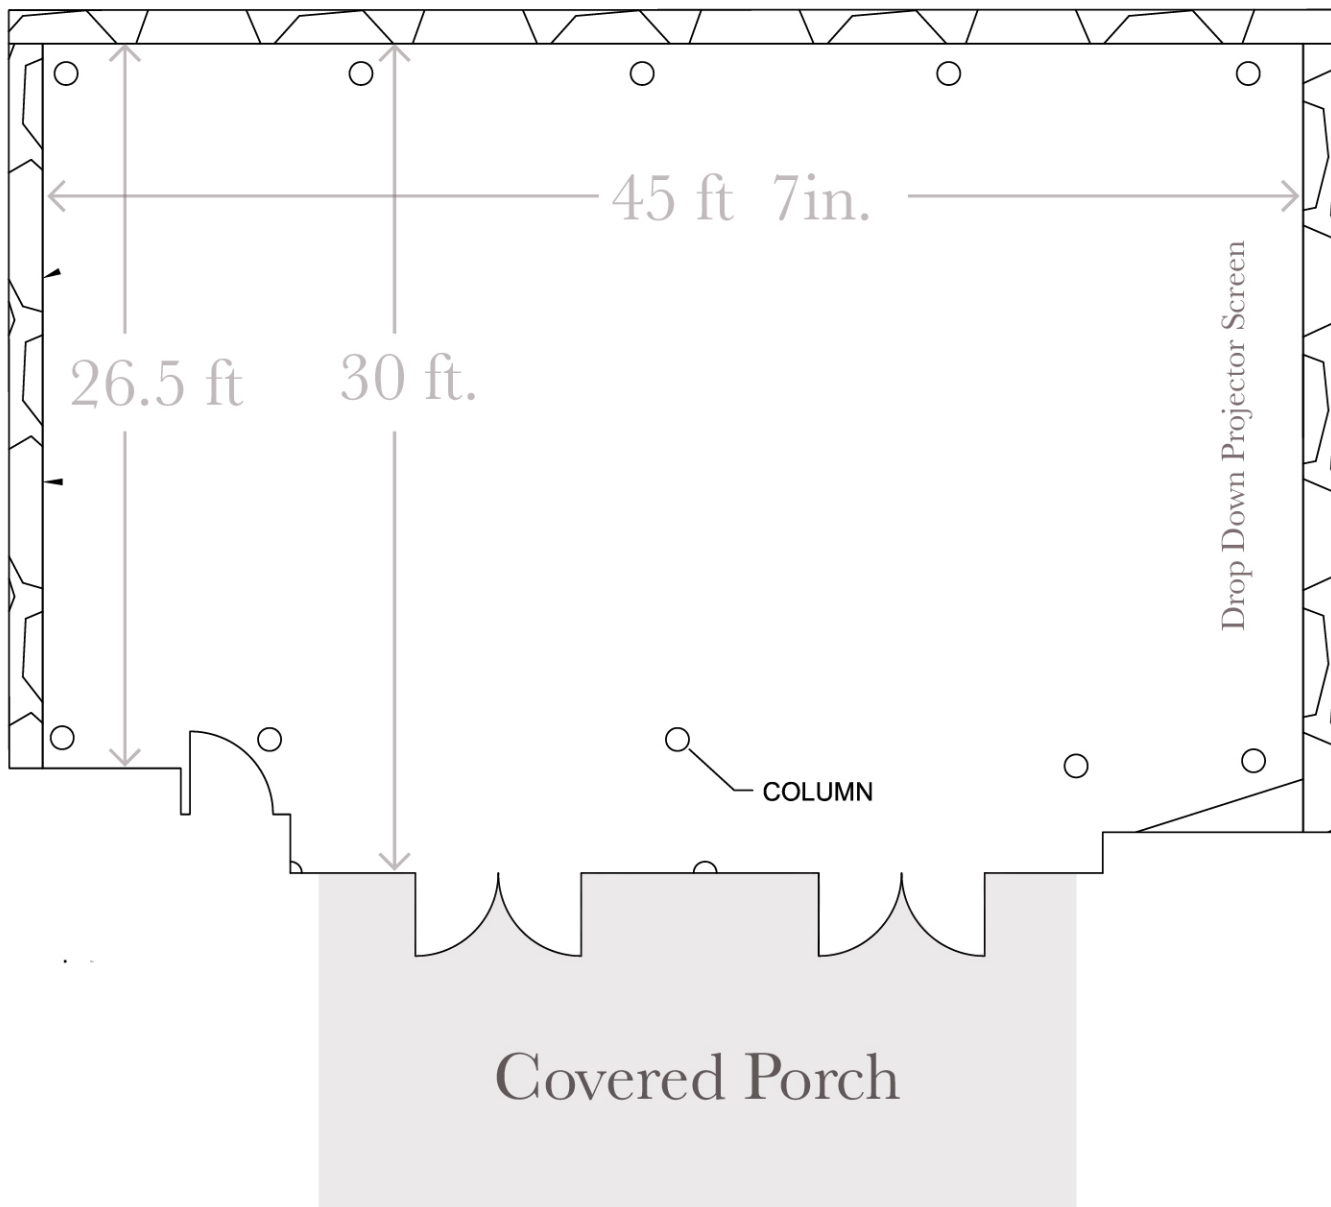

Langtree Road & Exit

~50 ft. to The Mott House

~290 ft. to The Barn

~50 ft. to The Pavilion