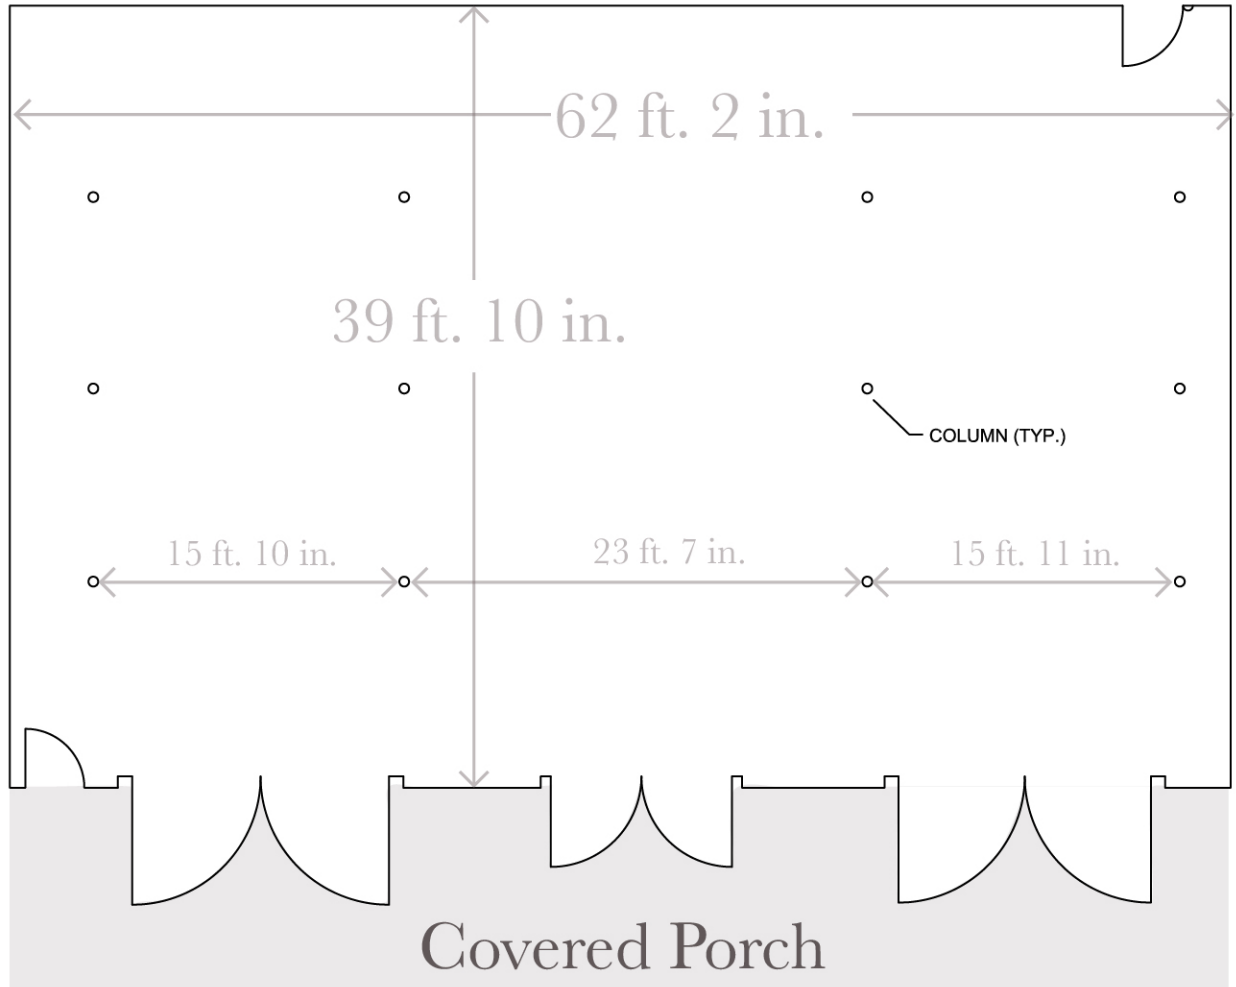

The Barn - Floor Plan

~250 ft. to The Pavilion

~300 ft. to The Boulder Room

~375 ft. to The Mott House

PARKING